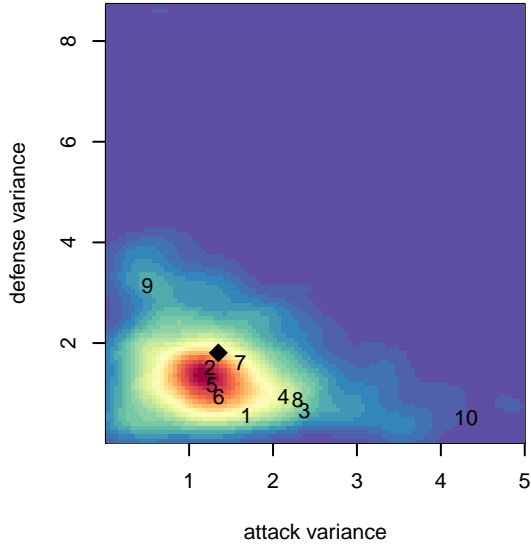

**attack and defense variance (black dot)
relative to other teams
and top 10 in region**