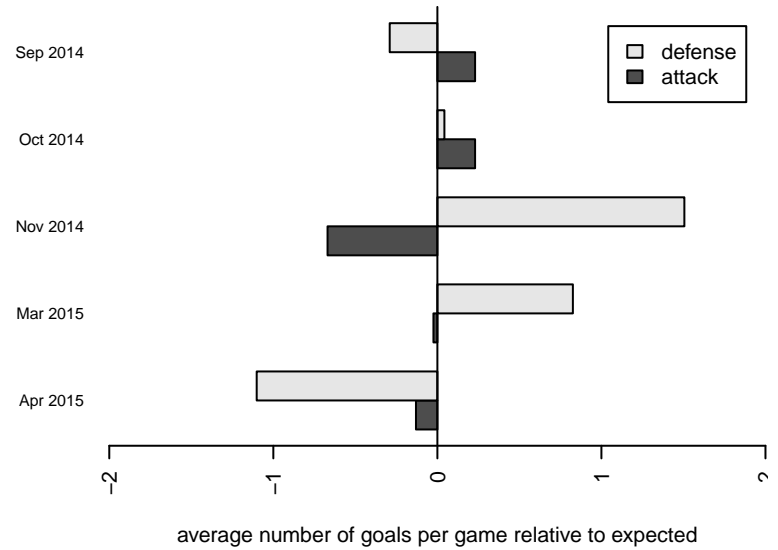

Performance relative to 13 month average