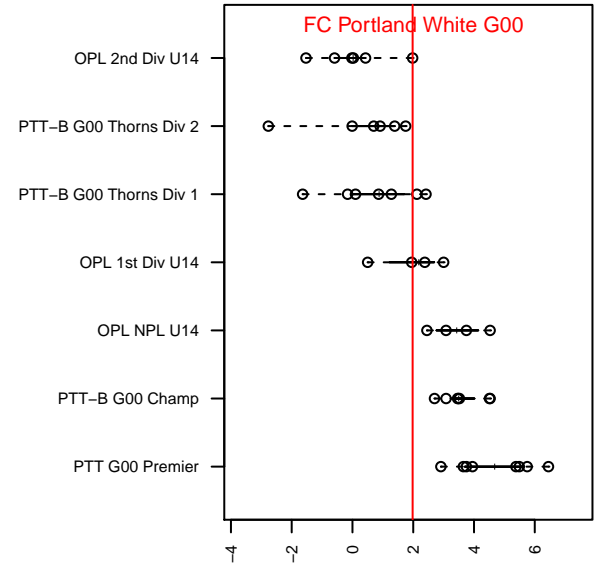

**attack and defense rating
relative to others at age
and all opponents in last 13 months**