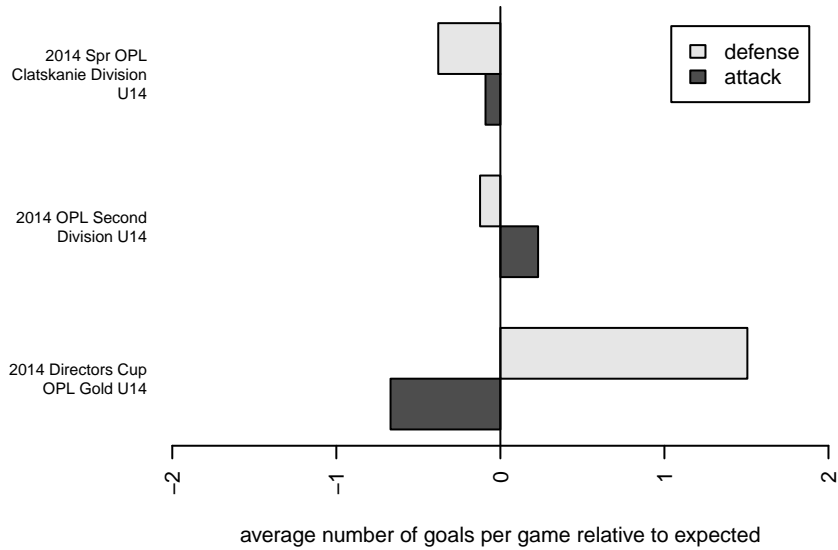

Performance relative to 13 month average