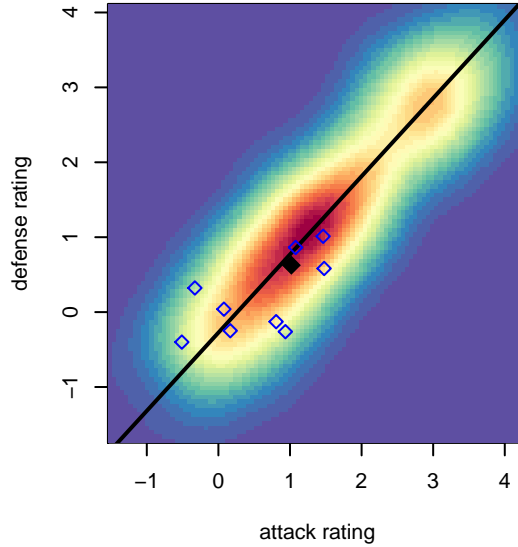

**attack and defense rating
relative to others at age
and all opponents in last 13 months**