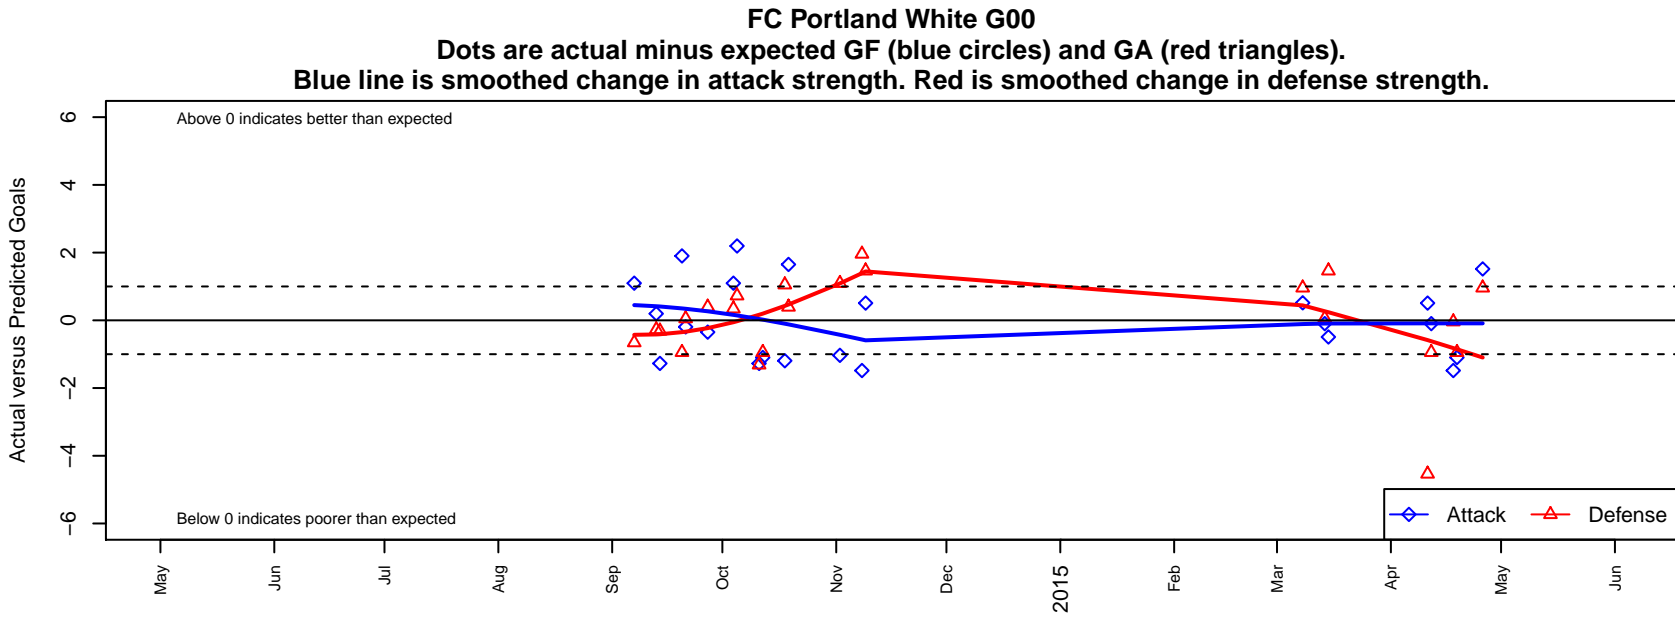

**attack and defense variance (black dot)
relative to other teams
and top 10 in region**

**attack and defense rating
relative to others at age
and all opponents in last 13 months**

FC Portland White G00

FC Portland
Portland, OR
G00 total strength=1037
attack=2.77 defense=1.87
fall league = OPL 2nd Div U14
spr league = Spr OPL Clatskanie Div U14

alt names used:
FC Portland Academy 2000G White
FC Portland Academy 2000G White
FC Portland Academy 2000G White

Venues played:
2014 OPL Second Division U14
2014 Directors Cup OPL Gold U14
2014 Spr OPL Clatskanie Division U14